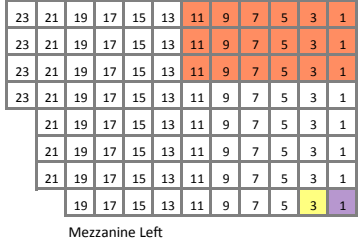

Accessible Seating Available
 Wheelchair Viewing
 Companion
 Transfer Arm
 Mobility
 Low Vision
 Wheelchair Kills

Lyceum Theatre

ORCHESTRA

MEZZANINE

Mezzanine ROW A overhangs Orchestra ROW L

BALCONY

Vineyard Theatre Memberships

Vintner

Access to House Seats, 2 Center Orchestra or Front Mezzanine + up to 4 guest tickets at \$95 each

Premium

Center Orchestra or Front Mezzanine + 2 guest tickets at \$95 each

Regular

Side Orchestra, Side Mezzanine + 2 guest tickets at \$85 each