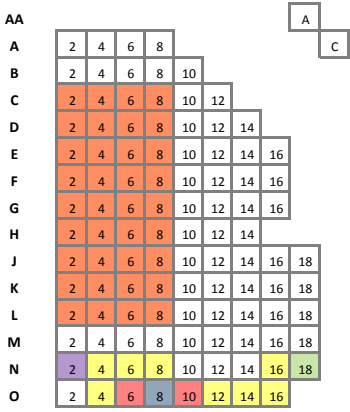

Accessible Seating Available
 Wheelchair Viewing
 Companion
 Transfer Arm
 Mobility
 Low Vision
 Wheelchair Kills

Lyceum Theatre

ORCHESTRA

MEZZANINE

Mezzanine ROW A overhangs Orchestra ROW L

BALCONY

Vineyard Theatre Memberships

Vintner

Access to House Seats, 2 Center Orchestra or Front Mezzanine + up to 4 guest tickets at \$95 each

Premium

Center Orchestra or Front Mezzanine + 2 guest tickets at \$95 each

Regular

Side Orchestra, Side Mezzanine + 2 guest tickets at \$85 each