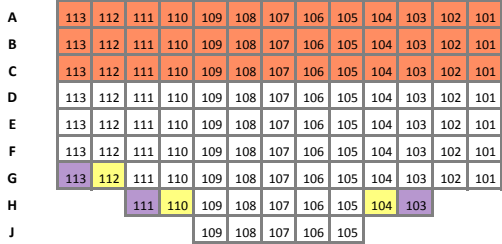

Accessible Seating Available
 Wheelchair Viewing
 Companion
 Transfer Arm
 Mobility
 Low Vision
 Wheelchair Kills

Lyceum Theatre

ORCHESTRA

MEZZANINE

Mezzanine ROW A overhangs Orchestra ROW L

BALCONY

Vineyard Theatre Memberships

Vintner

Access to House Seats, 2 Center Orchestra or Front Mezzanine + up to 4 guest tickets at \$95 each

Premium

Center Orchestra or Front Mezzanine + 2 guest tickets at \$95 each

Regular

Side Orchestra, Side Mezzanine + 2 guest tickets at \$85 each