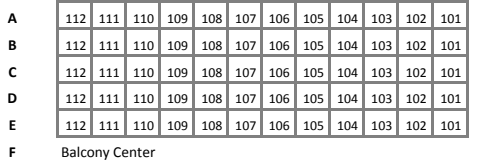

BALCONY

Vineyard Theatre Memberships

Vintner

Access to House Seats, 2 Center Orchestra or Front Mezzanine + up to 4 guest tickets at $95 each

Premium

Center Orchestra or Front Mezzanine + 2 guest tickets at $95 each

Regular

Side Orchestra, Side Mezzanine + 2 guest tickets at $85 each

Flexible

Side Orchestra, Side Mezzanine + 2 guest tickets at $85 each

Early Bird

Side Orchestra, Side Mezzanine + 2 guest tickets at $85 each