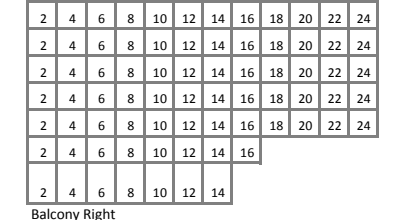

Accessible Seating Available
 Wheelchair Viewing
 Companion
 Transfer Arm
 Mobility
 Low Vision
 Wheelchair Kills

Lyceum Theatre

ORCHESTRA

MEZZANINE

Mezzanine ROW A overhangs Orchestra ROW L

BALCONY

Vineyard Theatre Memberships

Vintner

Access to House Seats, 2 Center Orchestra or Front Mezzanine + up to 4 guest tickets at \$95 each

Premium

Center Orchestra or Front Mezzanine + 2 guest tickets at \$95 each

Regular

Side Orchestra, Side Mezzanine + 2 guest tickets at \$85 each