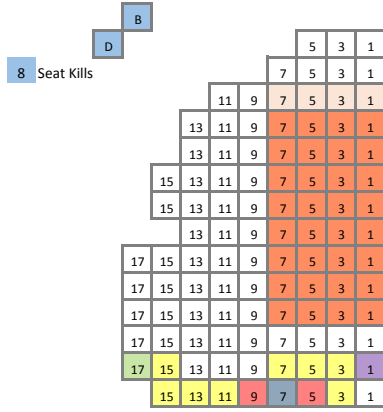

Accessible Seating Available
 Wheelchair Viewing
 Companion
 Transfer Arm
 Mobility
 Low Vision
 Wheelchair Kills

Lyceum Theatre

ORCHESTRA

MEZZANINE

Mezzanine ROW A overhangs Orchestra ROW L

BALCONY

Vineyard Theatre Memberships

Vintner

Access to House Seats, 2 Center Orchestra or Front Mezzanine + up to 4 guest tickets at \$95 each

Premium

Center Orchestra or Front Mezzanine + 2 guest tickets at \$95 each

Regular

Side Orchestra, Side Mezzanine + 2 guest tickets at \$85 each

Flexible

Side Orchestra, Side Mezzanine + 2 guest tickets at \$85 each

Early Bird

Side Orchestra, Side Mezzanine + 2 guest tickets at \$85 each