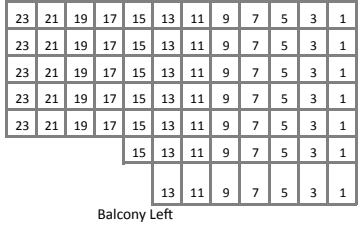

Accessible Seating Available
 Wheelchair Viewing
 Companion
 Transfer Arm
 Mobility
 Low Vision
 Wheelchair Kills

Lyceum Theatre

ORCHESTRA

MEZZANINE

Mezzanine ROW A overhangs Orchestra ROW L

BALCONY

Vineyard Theatre Memberships

Vintner

Access to House Seats, 2 Center Orchestra or Front Mezzanine + up to 4 guest tickets at \$95 each

Premium

Center Orchestra or Front Mezzanine + 2 guest tickets at \$95 each

Regular

Side Orchestra, Side Mezzanine + 2 guest tickets at \$85 each